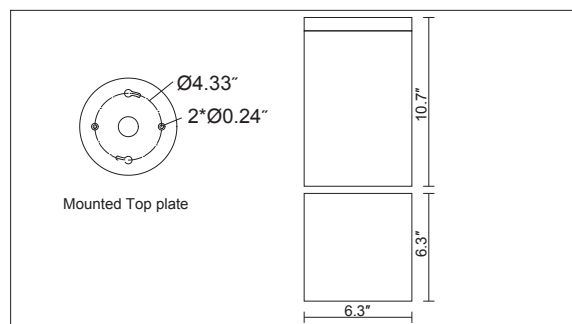

BL6163 LED 11W, 15W

Applications

Square downlights ceiling mounted or pendant mounted to provide under-canopy general lighting. Choices of housing colour allow luminaire to blend perfectly with ceiling/canopy finish.

Certifications

Dimensions

Ordering Guide:

Example: BL6163 - C11 - 3 - 15 - 80 - G - P

1 Series	2 Power	3 CCT	4 Beam angle	5 Ra	6 Housing Colour	7 Accessories
BL6163	C11: COB 11W C15: COB 15W	3: 3000K 4: 4000K 5: 5000K	15: 15° 23: 23° 38: 38° 45: 45° 60: 60°	80: Ra80	B: Black RAL9011 W: White RAL9016 G: Gray RAL7012 Z: Mineral bronze S: Silver RAL9006	M: Marine ambient corrosion resistance P: Pendant mount 3' hanging cable MT: Mounting plate for standard junction box