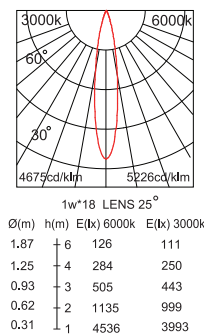

Photometric Data

Ordering Guide:

Example: **BL6020 - C24 - 3 - 25 - 80 - G - P**

1 Series	2 Power	3 CCT	4 Beam angle	5 Ra	6 Housing Colour	7 Accessories
BL6020	C24: LED 24W	3: 3000K 4: 4000K 6: 6000K R: Red G: Green B: Blue RGB: R.G.B	15: 15° 25: 25° 38: 38° 45: 45° 60: 60°	80: Ra80	B: Black RAL9011 W: White RAL9016 G: Gray RAL7012 Z: Mineral bronze S: Silver RAL9006	M: Marine ambient corrosion resistance P: Pendant mount 3' hanging cable DMG: 0-10V Dimming MT: Mounting plate for standard junction box