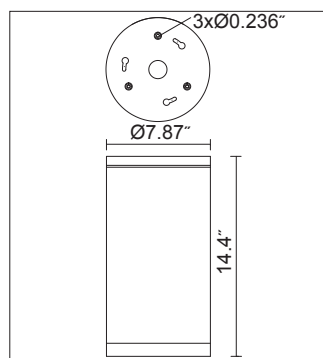

Dimensions

Specifications

Housing	Extruded aluminum
Cover and Side Arm	Die-cast aluminum
Gasket	Silicone rubber
Cover Lens	Tempered Glass
LED Optic	PMMA Lens
Surface Finish	AkzoNobel powder coating
Driver Type	Constant current
Input Voltage	120~277V/AC_except 24V.DC for RGB
Ambient Temperature	-20°C~45°C
Ingress Protection	IP65

Certifications

RGB REQUIRES LISTED REMOTE DRIVER

Photometric Data

Ordering Guide:

Example: **BL6020 - C24 - 3 - 25 - 80 - G - P**

1 Series	2 Power	3 CCT	4 Beam angle	5 Ra	6 Housing Colour	7 Accessories
BL6020	C24: LED 24W	3: 3000K 4: 4000K 6: 6000K R: Red G: Green B: Blue RGB: R.G.B	15: 15° 25: 25° 38: 38° 45: 45° 60: 60°	80: Ra80	B: Black RAL9011 W: White RAL9016 G: Gray RAL7012 Z: Mineral bronze S: Silver RAL9006	M: Marine ambient corrosion resistance P: Pendant mount 3' hanging cable DMG: 0-10V Dimming MT: Mounting plate for standard junction box